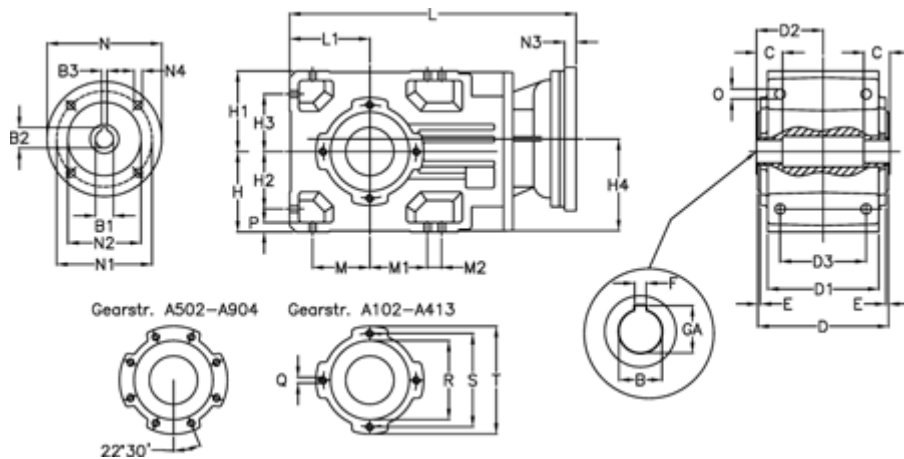

Article number: 296000502553220
 Description: Bevel helical gearbox
 A052UH25-25,5-P63B5

Measures

B = 25	D3 = 80	H3 = 37.5	N1 = 115	S = 85
B1 = 11	Description = A052 UH25-xx P63 B5	H4 = 80.5	N2 = 95	T = 101
B2 = 12.8	E = 2.0	L = 206.0	N3 = 7	
B3 = 4	F = 8	L1 = 58	N4 = 9,5	
C = 23	GA = 28.3	M = 37.5	O = 9.0	
D = 104	H = 58	M1 = 37.5	P = 8	
D1 = 99	H1 = 63	M2 = 9	Q = M8x14	
D2 = 52.0	H2 = 37.5	N = 140	R = 68	